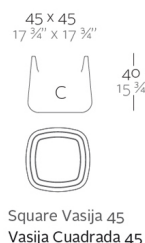

Weight

3 Kg

Finishes

SELF-WATERING

Ref. 42202R

Self-watering system included in all planters except those with basic finish

SIMPLE

Ref. 42202