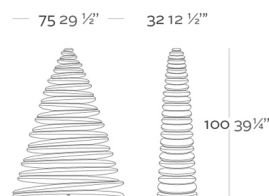

Weight

11.5 Kg

Finishes

LIGHT

Ref. 49073W

Translucent white Matt Polyethylene. Includes white light either with CFL bulb or white LED

RGB LED

Ref. 49073L

HOLD

Holds the item in case of strong winds

CHRISMY Tree 100 cm/39 1/4"
CHRISMY Árbol 100 cm/39 1/4"

RGB LED DMX

Ref. 49073D

Translucent white matt Polyethylene. Includes LED light operated by DMX512 wireless, allowing the connexion to light control systems (XLR), Wi-Fi routers, home automation, etc.