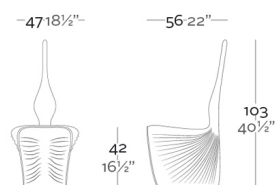

Weight

7 Kg

BIOPHILIA Chair
BIOPHILIA Silla

Finishes

BASIC

Ref. 59001

Matt Polyethylene

LACQUERED