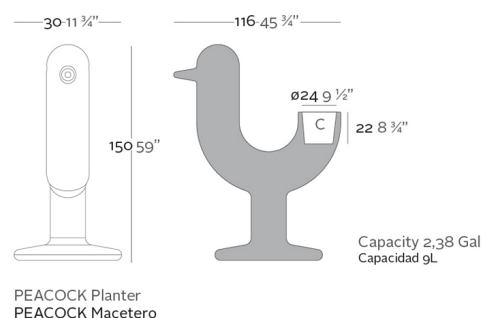

See online: <http://www.vondom.com/products/61001A>

Features

Description

Pot made of polyethylene resin by rotational moulding. 100% Recyclable. Item suitable for indoor and outdoor use. Available in different finishes.

Weight

17 Kg

Finishes

SELF-WATERING

Ref. 61001R

Self-watering system included in all planters except those with basic finish

LACQUERED

Ref. 61001F