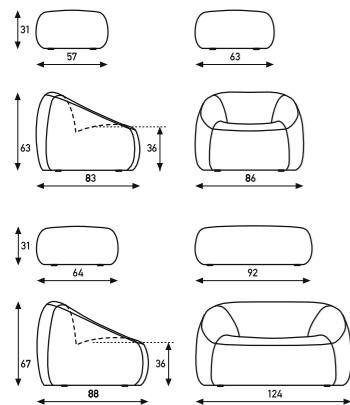

Swamp

Michiel van der Kley / Design 2010

Allow yourself a moment of ultimate relaxation. And sink deep into the Swamp. Because the Swamp is a comfortable upholstered fauteuil whose seat and back rest seem to sink away into the depths. Sinking into the Swamp feels like disappearing in a warm embrace, so let yourself go and relax.