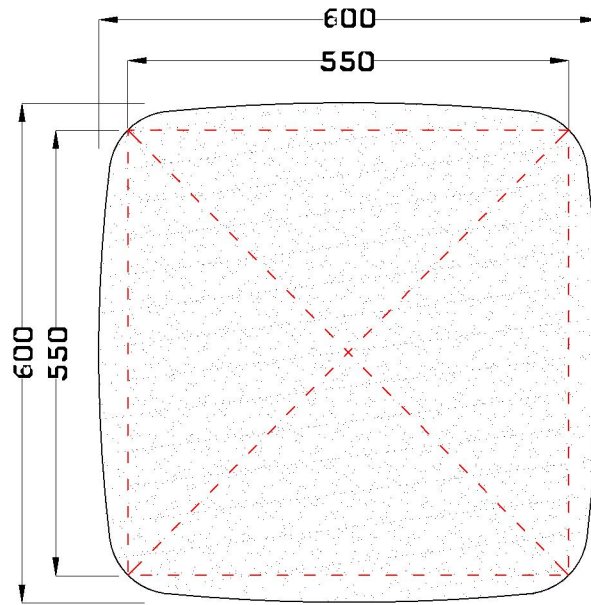

DIVINE POUF

TOP VIEW

3D VIEW

Front View