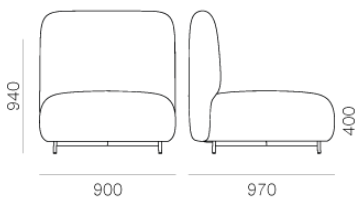

PEDRALI®
THE ITALIAN ESSENCE

BUDDY 212S

DESIGN:
MANUELA BUSETTI ANDREA GARUTI MATTEO REDAELLI

Buddy collection has been enriched with new elements that enhance its versatile, functional nature. The generous backrests, combined with softly upholstered poufs, create a family of soft modular seatings, that reflect the friendly spirit of the collection. Steel frame and tubular steel leg Ø20mm. Height 400 mm. A turning tablet can also be added to the configuration.

INFORMATION REQUEST

FRAME FINISHES

OA

POWDER COATED FRAME (VIEW LEGEND FINISHES)

FABRICS (VIEW LEGEND FINISHES)