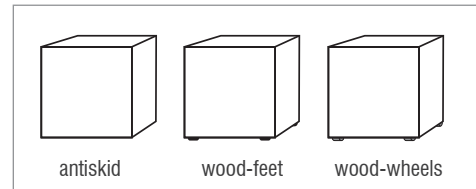

BuzziCube | Content

COMPOSITION

CUBE FLAT ANTISKID

- Filling: Foam SG35,5
- Cover: fabric with zipper
- Bottom: Antiskid

CUBE FLAT WOOD

- Filling: Foam SG35,5
- Cover: fabric
- Bottom: Black MDF with 4 plastic feet

CUBE FLAT WHEELS

- Filling: Foam SG35,5
- Cover: fabric
- Bottom: poplar multiplex +MDF covered with antiskid + 4wheels

CUBE 3D ANTISKID

- Filling: Foam SG35,5
- Cover: 3D foam CME35H covered with fabric / zipper
- Bottom: Antiskid

CUBE 3D WOOD

- Filling: Foam SG35,5
- Cover: 3D foam CME35H covered with fabric / zipper
- Bottom: Black MDF with 4 plastic feet

CUBE 3D WHEELS

- Filling: Foam SG35,5
- Cover: 3D foam CME35H covered with fabric / zipper
- Bottom: poplar multiplex +MDF covered with antiskid + 4wheels

OPTIONS

- Shape: Single | Duo | Trio | Quatro | T | L left | L right
- Finish: antiskid
  wood with feet
  wood with wheels (Single version only)
- BuzziCube Flat: BuzziFabric | BuzziTerra | BuzziRough | Buzzitartan
- BuzziCube 3D: BuzziFabric | BuzziRough
- 3D Texture: 1SQ | 4SQ | 16SQ