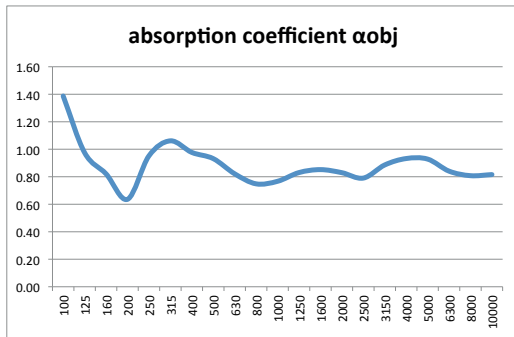

BuzziCube | Ratings

- Flammability:
  - BuzziTartan / BuzziTerra: CRIB 5
    CAL 117 PASS
  - BuzziFabric: EN 1021.1/2006 | BS EN 1021.1/2006 (cigarette)
    EN 1021.2/2006 | BS EN 1021.2/2006 (match)
    CAL TB 117
  - BuzziRough: EN 1021.1/2006 | BS EN 1021.1/2006 (cigarette)
    DIN 4102 - B1
  - Foam CME35H: California Test TB 117 – AI en DII
    BS 5852 – Crib 5
    NF P 92 504 – M4

• Acoustic:

Hz	$\alpha_{obj[m^2]}$
125	1.06
250	0.88
500	0.91
1000	0.78
2000	0.82
4000	0.92

Equivalent sound absorption surface for an individual object in m²

BuzziCube | Useful Links

Price List

Warranty

Install. instructions

2D DWG

3D Sketchup

Movie

Questions? Don't hesitate to contact your local agent or distributor