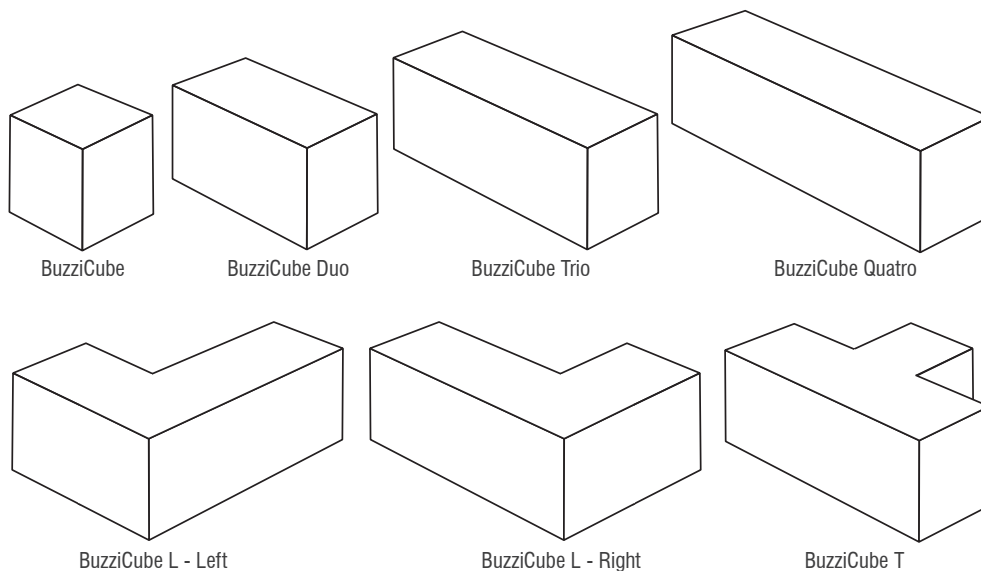

Size	Height	Weight	Packaging	Weight total
FLAT WOOD-FEET					
Single	46 x 46 cm	50 cm	6 kg	52 x 52 x 52,5 cm	8,5 kg
	18.11 x 18.11"	19.69"	13.23 lbs	20.47 x 20.47 x 20.67"	18.74 lbs
Duo	92 x 46 cm	50 cm	12 kg	98 x 51 x 51 cm	14,5 kg
	36.22 x 18.11"	19.69"	24.46 lbs	38.58 x 20.08 x 20.08"	31.97 lbs
Trio	138 x 46 cm	50 cm	18 kg	138 x 52 x 52 cm	21,5 kg
	54.33 x 18.11"	19.69"	39.68 lbs	54.33 x 20.47 x 20.47"	47.40 lbs
Quatro	184 x 46 cm	50 cm	24 kg	179,5 x 52 x 52 cm	27,5 kg
	72.44 x 18.11"	19.69"	52.91 lbs	70.67 x 20.47 x 20.47"	60.63 lbs
T	138 x 92 cm	50 cm	24 kg	138 x 95 x 52 cm	27,5 kg
	54.33 x 36.22"	19.69"	52.91 lbs	54.33 x 37.40 x 20.47"	60.63 lbs
L left/right	138 x 92 cm	50 cm	24 kg	138 x 95 x 52 cm	27,5 kg
	54.33 x 36.22"	19.69"	52.91 lbs	54.33 x 37.40 x 20.47"	60.63 lbs

	Size	Height	Weight	Packaging	Weight total
FLAT WOOD-WHEELS					
Single	46 x 46 cm	50 cm	6 kg	52 x 52 x 52,5 cm	8,5 kg
	18.11 x 18.11"	19.69"	13.23 lbs	20.47 x 20.47 x 20.67"	18.74 lbs