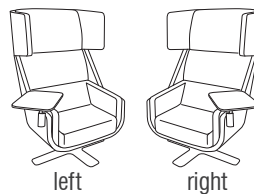

BuzziMe | Content

COMPOSITION

- shell: multiplex
  outside: covered with felt and fabric
  inside: covered with fabric
- cushions: foam covered with fabric
  backside: antiskid
  seat: HR 55 H-foam
  back: SG 25.2-foam
  armrests: RP 65/110 – foam
- foot: swivel base
  metal powdercoated RAL 7022

USE

- lounge chair

OPTIONS

- BuzziFabric | BuzziTerra | BuzziRough
- multicolour
- table (left or right): metal powdercoated RAL 7022

BuzziMe | Ratings

• Flammability:	BuzziFabric:	EN 1021.1/2006 | BS EN 1021.1/2006 (cigarette) EN 1021.2/2006 | BS EN 1021.2/2006 (match) CAL TB 117
	BuzziTerra:	CRIB 5 CAL 117 PASS
	BuzziRough:	EN 1021.1/2006 | BS EN 1021.1/2006 (cigarette) DIN 4102 - B1
	Foam HR55H:	FMVSS 302 SO/DIS 3795
	Foam RP 65/110:	MVSS302 (Federal Motor vehicle Safety Standard 302) M4 (Classement de réaction au feu d'un matériau)

BuzziMe | Useful Links

Price List

Warranty

Install. instructions

2D DWG

3D Sketchup

Questions? Don't hesitate to contact your local agent or distributor