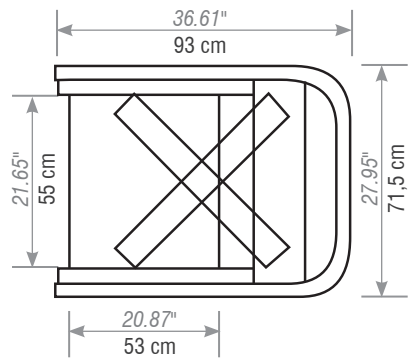

BuzziMe | Useful Links

Price List

Warranty

Install. instructions

2D DWG

3D Sketchup

Questions? Don't hesitate to contact your local agent or distributor

BuzziMe | Dimensions & Weight

	Size:	Weight:
BuzziMe	71,5 x 93 x 135 cm <i>27.95 x 36.61 x 53.15"</i>	58 kg <i>127.87 lbs</i>
Table	28 x 23 x 28,6 cm <i>11.02 x 9.06 x 11.02"</i>	1,75 kg <i>3.86 lbs</i>
Packaging (incl. BuzziMe) (excl. tablet)	96,7 x 75,5 x 162 cm <i>37.80 x 29.53 x 63.78"</i>	75 kg <i>165.35 lbs</i>

Questions? Don't hesitate to contact your local agent or distributor

BuzziMe Ottoman | Dimensions & Weight

Size:

BuzziMe Ottoman

65 x 71,5 x 45,5 cm
25.59 x 28.15 x 17.91"

Packaging
(incl. BuzziMe)

96,7 x 75,5 x 61 cm
38.07 x 29.72 x 24.02"