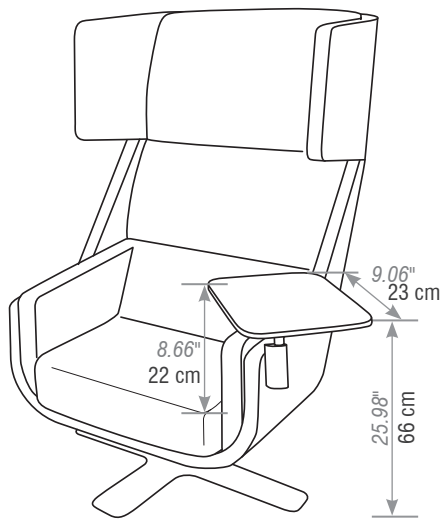

BuzziMe | Useful Links

Price List

Warranty

Install. instructions

2D DWG

3D Sketchup

Questions? Don't hesitate to contact your local agent or distributor

BuzziMe | Dimensions & Weight

	Size:	Weight:
BuzziMe	71,5 x 93 x 135 cm <i>27.95 x 36.61 x 53.15"</i>	58 kg <i>127.87 lbs</i>
Table	28 x 23 x 28,6 cm <i>11.02 x 9.06 x 11.02"</i>	1,75 kg <i>3.86 lbs</i>
Packaging (incl. BuzziMe) (excl. tablet)	96,7 x 75,5 x 162 cm <i>37.80 x 29.53 x 63.78"</i>	75 kg <i>165.35 lbs</i>