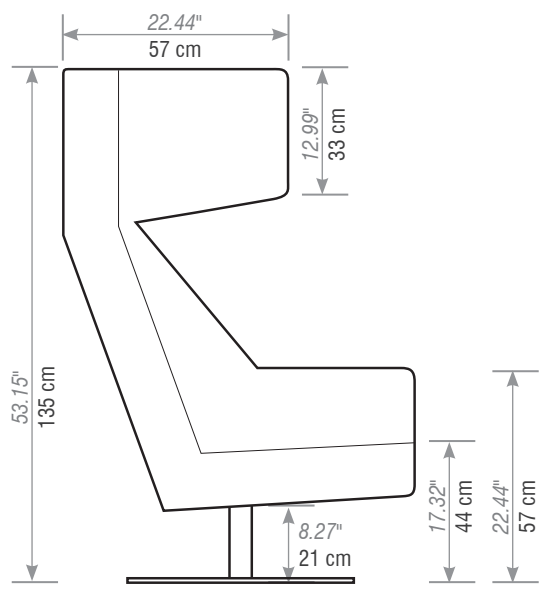

BuzziMe | Useful Links

Price List

Warranty

Install. instructions

2D DWG

3D Sketchup

Questions? Don't hesitate to contact your local agent or distributor

BuzziMe | Dimensions & Weight

	Size:	Weight:
BuzziMe	71,5 x 93 x 135 cm <i>27.95 x 36.61 x 53.15"</i>	58 kg <i>127.87 lbs</i>
Table	28 x 23 x 28,6 cm <i>11.02 x 9.06 x 11.02"</i>	1,75 kg <i>3.86 lbs</i>
Packaging (incl. BuzziMe) (excl. tablet)	96,7 x 75,5 x 162 cm <i>37.80 x 29.53 x 63.78"</i>	75 kg <i>165.35 lbs</i>

Questions? Don't hesitate to contact your local agent or distributor

BuzziMe Ottoman | Dimensions & Weight

Size:

BuzziMe Ottoman

65 x 71,5 x 45,5 cm
25.59 x 28.15 x 17.91"

Packaging
(incl. BuzziMe)

96,7 x 75,5 x 61 cm
38.07 x 29.72 x 24.02"

Weight:

27,2 kg
59.97 lbs

41,4 kg
91.27 lbs