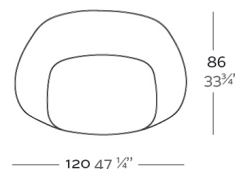

Weight

20 Kg

Includes

ACOLCHADO NAUTIC Indoor/outdoor Vinyl fabric

SABINAS Lounge Chair
SABINAS Butaca

Finishes

BASIC

Ref. 45007