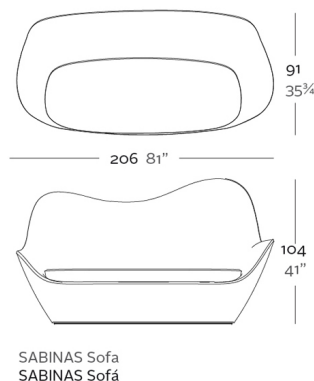

Weight

40 Kg

Includes

ACOLCHADO NAUTIC Indoor/outdoor Vinyl fabric

Finishes

BASIC

Ref. 45009

Matt Polyethylene