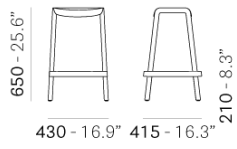

Art. 268

Art. 267