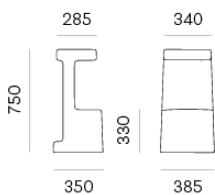

PEDRALI®
THE ITALIAN ESSENCE

SERIF 860

DESIGN:
ODO FIORAVANTI

Serif collection stands for a three-dimensional harmony inspired by the architectural elements of column, and by specific "graces" of the fonts.
Barstool in polyethylene made with the rotational molding technology. Height 750 mm

INFORMATION REQUEST