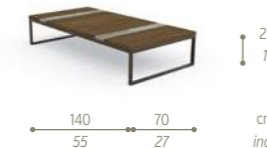

MODELLO/ TYPE
TAVOLO CAFFÈ 70X140
COFFEE TABLE 70X140

CODICE/ CODE
CASITC70

28kg 0.31mc 1 units

STRUTTURA/FRAME

PIANO/TOP