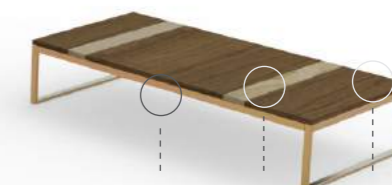

S7

Travertino Titanio

L8

Iroko

Cover

MODELLO/ TYPE
TAVOLO CAFFÈ 100X100
COFFEE TABLE 100X100

CODICE/ CODE
CASITC100

29kg 0.23mc 1 units