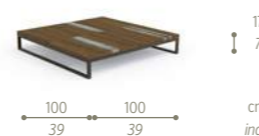

S7

Travertino Titanio

L8

Iroko

Cover

MODELLO/ TYPE
TAVOLO CAFFÈ 100X100
COFFEE TABLE 100X100

CODICE/ CODE
CASITC100

29kg 0.23mc 1 units