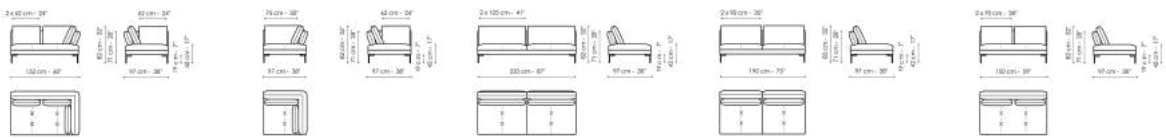

Height: 82cm

End section sofa 152

Width: 152cm

Depth: 97cm

Height: 82cm

End section sofa 97

Width: 97cm

Depth: 97cm

Height: 82cm

End section corner sofa 222

Width: 222cm

Depth: 97cm

Height: 82cm

End section corner sofa 192

Width: 192cm

Depth: 97cm

Height: 82cm

End section corner sofa 152

Width: 152cm

Depth: 97cm

Height: 82cm

End section corner sofa 97

Width: 97cm

Depth: 97cm

Height: 82cm

Center section sofa 150

Width: 150cm

Depth: 97cm

Height: 82cm

Center section sofa 95

Width: 95cm

Depth: 97cm