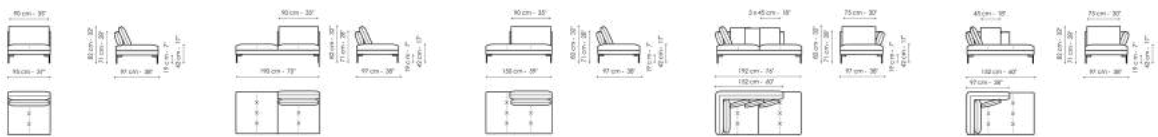

Height: 82cm

End section corner sofa 152

Width: 152cm

Depth: 97cm

Height: 82cm

End section corner sofa 97

Width: 97cm

Depth: 97cm

Height: 82cm

Center section sofa 220

Width: 220cm

Depth: 97cm

Height: 82cm

Center section sofa 190

Width: 190cm

Depth: 97cm

Height: 82cm

Center section sofa 150

Width: 150cm

Depth: 97cm

Height: 82cm

Center section sofa 95

Width: 95cm

Depth: 97cm

Height: 82cm

Penisola 190

Width: 190cm

Depth: 97cm

Height: 82cm

Penisola 150

Width: 150cm

Depth: 97cm