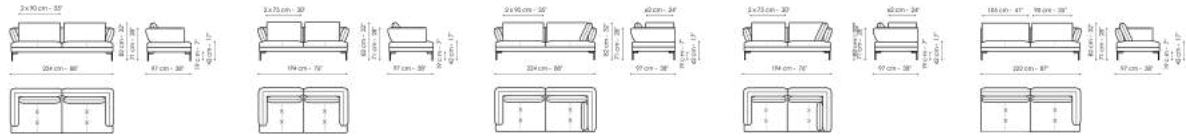

# Data sheet

Sofa 224

Width: 224cm

Depth: 97cm

Height: 82cm

Sofa 194

Width: 194cm

Depth: 97cm

Height: 82cm

Center section sofa 220

Width: 220cm

Depth: 97cm

Height: 82cm

Center section sofa 190

Width: 190cm

Depth: 97cm

Height: 82cm

Center section sofa 150

Width: 150cm

Depth: 97cm

Height: 82cm

Center section sofa 95

Width: 95cm

Depth: 97cm

Height: 82cm

Pouf 150 x 95  
Width: 150cm  
Depth: 95cm  
Height: 42cm

Pouf 95 x 95  
Width: 95cm  
Depth: 95cm  
Height: 42cm

Cushion  
Width: 45cm  
Depth: 45cm  
Height: -cm

Coffe table 148 x 33  
Width: 148cm  
Depth: 33cm  
Height: 45cm