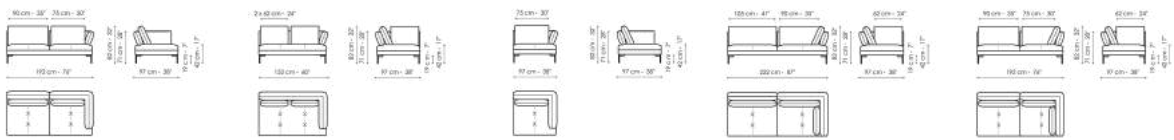

Height: 82cm

Corner sofa 224

Width: 224cm

Depth: 97cm

Height: 82cm

Corner sofa 194

Width: 194cm

Depth: 97cm

Height: 82cm

End section sofa 222

Width: 222cm

Depth: 97cm

Height: 82cm

End section sofa 192

Width: 192cm

Depth: 97cm

Height: 82cm

End section sofa 152

Width: 152cm

Depth: 97cm

Height: 82cm

End section sofa 97

Width: 97cm

Depth: 97cm

Height: 82cm

Center section sofa 150

Width: 150cm

Depth: 97cm

Height: 82cm

Center section sofa 95

Width: 95cm

Depth: 97cm