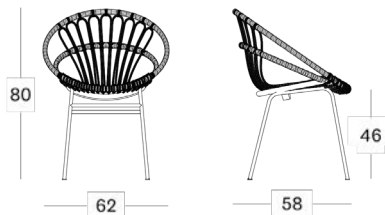

Cushion code

- C*171 (Roxy dining chair)
- C*193 (Roxanne dining & lazy chair)
- C*172 (Roy lazy chair)
- C*063 (Rocco lazy chair)
- Q**041 (Roy cocoon)

*= cat. A/B/C/G/COM

**= cat. B/C/G/COM

About

Your terrace will appear more contemporary than ever with our Roy collection. The collection combines nostalgic design with innovative materials, giving your outdoor space a strong graphic twist. It consists of dining chairs, lazy chairs, and a relaxing spacious tub chair. In these unique shells, you can really savor the enjoyment of outdoor life, while adding a true design statement to your garden or terrace.

Dimensions

Roxanne dining chair

Roxanne lazy chair

Roxy dining chair

Roy lazy chair

Rocco lazy chair

Roy cocoon

COM