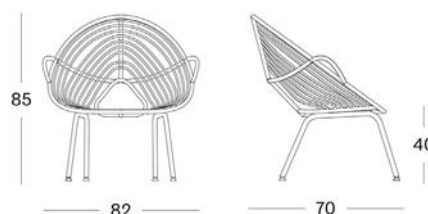

Dimensions

Roxanne dining chair

Roxanne lazy chair

Roxy dining chair

Roy lazy chair

Rocco lazy chair

Roy cocoon

COM

Products

- Roxy dining chair (GD060)
- Roxanne dining chair (GD084)
- Roxanne lazy chair (GC072)
- Roy lazy chair (GC061)
- Roy cocoon (GC073)
- Rocco lazy chair (GC063)

Material

- Polyethylene wicker
- Aluminium frame
- Galvanized and black powder coated steel frame

Colours

- Camel (S022)
- Black (S010)

Cushions thickness

- Roxy dining chair: 2 cm
- Roxanne dining chair: 2 cm
- Roy lazy chair: 2 cm
- Roy cocoon: 8 cm
- Rocco lazy chair: 4 cm
- All cushions come with piping, except for the full cushion of the Roxanne dining chair