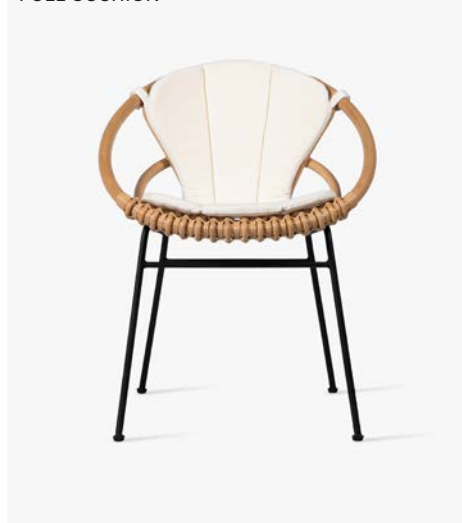

ROXANNE DINING CHAIR
BLACK / FABRIC: SIRA BLACK

ROXANNE DINING CHAIR FULL CUSHION