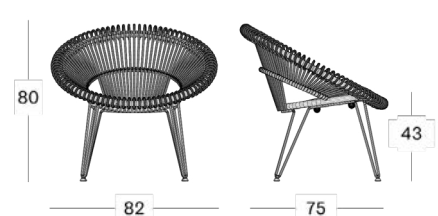

Dimensions

Roxanne dining chair

Roxanne lazy chair

Roxy dining chair

Roy lazy chair

Rocco lazy chair

Roy cocoon

COM

Products

- Roxy dining chair (GD060)
- Roxanne dining chair (GD084)
- Roxanne lazy chair (GC072)
- Roy lazy chair (GC061)
- Roy cocoon (GC073)
- Rocco lazy chair (GC063)

Material

- Polyethylene wicker
- Aluminium frame
- Galvanized and black powder coated steel frame

Colours

- Camel (S022)
- Black (S010)

Cushions thickness

- Roxy dining chair: 2 cm
- Roxanne dining chair: 2 cm
- Roy lazy chair: 2 cm
- Roy cocoon: 8 cm
- Rocco lazy chair: 4 cm
- All cushions come with piping, except for the full cushion of the Roxanne dining chair