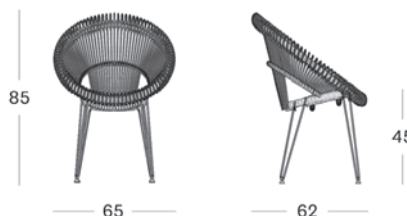

Dimensions

Roxanne dining chair

Roxanne lazy chair

Roxy dining chair

Roy lazy chair

Rocco lazy chair

Roy cocoon

COM

Products

- Roxy dining chair (GD060)
- Roxanne dining chair (GD084)
- Roxanne lazy chair (GC072)
- Roy lazy chair (GC061)
- Roy cocoon (GC073)
- Rocco lazy chair (GC063)

Material

- Polyethylene wicker
- Aluminium frame
- Galvanized and black powder coated steel frame

Colours

- Camel (S022)
- Black (S010)

Cushions thickness

- Roxy dining chair: 2 cm
- Roxanne dining chair: 2 cm
- Roy lazy chair: 2 cm
- Roy cocoon: 8 cm
- Rocco lazy chair: 4 cm
- All cushions come with piping, except for the full cushion of the Roxanne dining chair