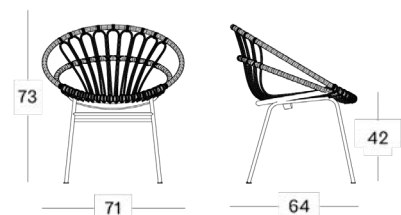

Cushion code

- C*171 (Roxy dining chair)
- C*193 (Roxanne dining & lazy chair)
- C*172 (Roy lazy chair)
- C*063 (Rocco lazy chair)
- Q**041 (Roy cocoon)

*= cat. A/B/C/G/COM

**= cat. B/C/G/COM

About

Your terrace will appear more contemporary than ever with our Roy collection. The collection combines nostalgic design with innovative materials, giving your outdoor space a strong graphic twist. It consists of dining chairs, lazy chairs, and a relaxing spacious tub chair. In these unique shells, you can really savor the enjoyment of outdoor life, while adding a true design statement to your garden or terrace.

Dimensions

Roxanne dining chair

Roxanne lazy chair

Roxy dining chair

Roy lazy chair

Rocco lazy chair

Roy cocoon

COM