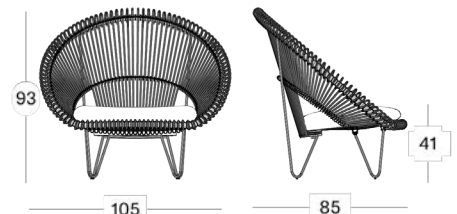

Dimensions

Roxanne dining chair

Roxanne lazy chair

Roxy dining chair

Roy lazy chair

Rocco lazy chair

Roy cocoon

COM

Products

- Roxy dining chair (GD060)
- Roxanne dining chair (GD084)
- Roxanne lazy chair (GC072)
- Roy lazy chair (GC061)
- Roy cocoon (GC073)
- Rocco lazy chair (GC063)

Material

- Polyethylene wicker
- Aluminium frame
- Galvanized and black powder coated steel frame

Colours

- Camel (S022)
- Black (S010)

Cushions thickness

- Roxy dining chair: 2 cm
- Roxanne dining chair: 2 cm
- Roy lazy chair: 2 cm
- Roy cocoon: 8 cm
- Rocco lazy chair: 4 cm
- All cushions come with piping, except for the full cushion of the Roxanne dining chair