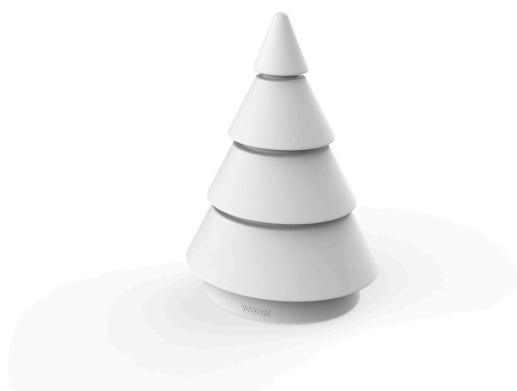

FOREST NANO

By Ramon Esteve

Ramón Esteve has designed for Vondom FOREST, a backlit piece shaped after a geometric abstraction of a Christmas tree.

Its clean, depurated lines make FOREST a sober, timeless complement. The interior lighting, with a RGB LED bulb system, creates a surrounding atmosphere due to the use of light and color, which can be adjusted according to the moment and the ambiance desired.

FOREST is the result of a severe formal synthesis. Its high-quality material makes this piece lightweight as well as resistant. It is perfect for both indoor and outdoor spaces.

A magic tree that invites you to be immersed in the pure, beauty nature, together with your beloved ones, into this "illuminated forest" for such a special occasion as Christmas. View online: <https://www.vondom.com/products/54251>

Features

Description

Made of polyethylene resin by rotational moulding. 100% Recyclable. Item suitable for indoor and outdoor use. Available in different finishes.

Weight

0.35 Kg

17,5 - 7"

FOREST Nano Árbol 25 cm - 9³/₄"
FOREST Nano Tree 25 cm - 9³/₄"