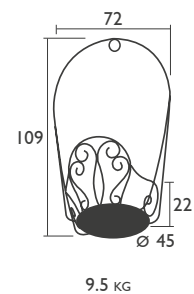

MONTMARTRE

SEATS - dining height

4601 - CHAIR

Steel rod frame

Electro-galvanised perforated solid steel sheet seat

Stacking: x 10 (stacked height: 1600 mm)

Accessories: Basics Ø 39 cm p. 132 & Color Mix p. 137

4602 - ARMCHAIR

Steel rod frame

Electro-galvanised perforated solid steel sheet seat

Stacking: x 7 (stacked height: 1350 mm)

Accessories: Basics Ø 43 cm p. 132

HANGING ARMCHAIR

4603 - HANGING ARMCHAIR

Steel rod frame

Electro-galvanised perforated solid steel sheet seat

Accessories: Basics Ø 43 cm p. 132

BAR

1060 - PORTABLE BAR

Steel rod feet, frame and rings

Electro-galvanised perforated steel sheet table top

MONTMARTRE (continued)

TABLES - dining height

0630 - TABLE Ø 96 CM
 Parasol hole Ø 41 mm
 Steel tube and rod base
 Electro-galvanised perforated steel sheet table top

0631 - TABLE Ø 117 CM
 Parasol hole Ø 41 mm
 Steel tube and rod base
 Electro-galvanised perforated steel sheet table top