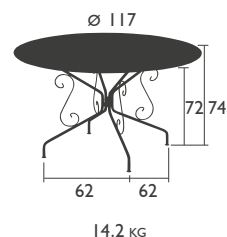

MONTMARTRE

SEATS - dining height

4601 - CHAIR

Steel rod frame

Electro-galvanised perforated solid steel sheet seat

Stacking: x 10 (stacked height: 1600 mm)

Accessories: Basics Ø 39 cm p. 132 & Color Mix p. 137

4602 - ARMCHAIR

Steel rod frame

Electro-galvanised perforated solid steel sheet seat

Stacking: x 7 (stacked height: 1350 mm)

Accessories: Basics Ø 43 cm p. 132

HANGING ARMCHAIR

4603 - HANGING ARMCHAIR

Steel rod frame

Electro-galvanised perforated solid steel sheet seat

Accessories: Basics Ø 43 cm p. 132

BAR

1060 - PORTABLE BAR

Steel rod feet, frame and rings

Electro-galvanised perforated steel sheet table top

MONTMARTRE (continued)

TABLES - dining height

0630 - TABLE Ø 96 CM
 Parasol hole Ø 41 mm
 Steel tube and rod base
 Electro-galvanised perforated steel sheet table top

0631 - TABLE Ø 117 CM
 Parasol hole Ø 41 mm
 Steel tube and rod base
 Electro-galvanised perforated steel sheet table top