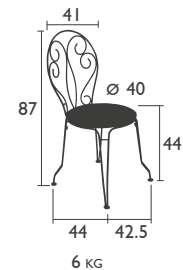

MONTMARTRE

SEATS - dining height

4601 - CHAIR

Steel rod frame

Electro-galvanised perforated solid steel sheet seat

Stacking: x 10 (stacked height: 1600 mm)

Accessories: Basics Ø 39 cm p. 132 & Color Mix p. 137

4602 - ARMCHAIR

Steel rod frame

Electro-galvanised perforated solid steel sheet seat

Stacking: x 7 (stacked height: 1350 mm)

Accessories: Basics Ø 43 cm p. 132

HANGING ARMCHAIR

4603 - HANGING ARMCHAIR

Steel rod frame

Electro-galvanised perforated solid steel sheet seat

Accessories: Basics Ø 43 cm p. 132

BAR

1060 - PORTABLE BAR

Steel rod feet, frame and rings

Electro-galvanised perforated steel sheet table top

MONTMARTRE (continued)

TABLES - dining height

0630 - TABLE Ø 96 CM
 Parasol hole Ø 41 mm
 Steel tube and rod base
 Electro-galvanised perforated steel sheet table top

0631 - TABLE Ø 117 CM
 Parasol hole Ø 41 mm
 Steel tube and rod base
 Electro-galvanised perforated steel sheet table top