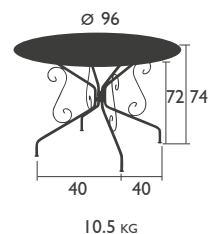

MONTMARTRE

SEATS - dining height

4601 - CHAIR

Steel rod frame

Electro-galvanised perforated solid steel sheet seat

Stacking: x 10 (stacked height: 1600 mm)

Accessories: Basics Ø 39 cm p. 132 & Color Mix p. 137

4602 - ARMCHAIR

Steel rod frame

Electro-galvanised perforated solid steel sheet seat

Stacking: x 7 (stacked height: 1350 mm)

Accessories: Basics Ø 43 cm p. 132

HANGING ARMCHAIR

4603 - HANGING ARMCHAIR

Steel rod frame

Electro-galvanised perforated solid steel sheet seat

Accessories: Basics Ø 43 cm p. 132

BAR

1060 - PORTABLE BAR

Steel rod feet, frame and rings

Electro-galvanised perforated steel sheet table top

MONTMARTRE (continued)

TABLES - dining height

0630 - TABLE Ø 96 CM
 Parasol hole Ø 41 mm
 Steel tube and rod base
 Electro-galvanised perforated steel sheet table top

0631 - TABLE Ø 117 CM
 Parasol hole Ø 41 mm
 Steel tube and rod base
 Electro-galvanised perforated steel sheet table top