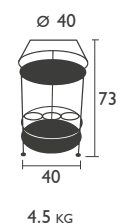

MONTMARTRE

SEATS - dining height

4601 - CHAIR

Steel rod frame

Electro-galvanised perforated solid steel sheet seat

Stacking: x 10 (stacked height: 1600 mm)

Accessories: Basics Ø 39 cm p. 132 & Color Mix p. 137

4602 - ARMCHAIR

Steel rod frame

Electro-galvanised perforated solid steel sheet seat

Stacking: x 7 (stacked height: 1350 mm)

Accessories: Basics Ø 43 cm p. 132

HANGING ARMCHAIR

4603 - HANGING ARMCHAIR

Steel rod frame

Electro-galvanised perforated solid steel sheet seat

Accessories: Basics Ø 43 cm p. 132

BAR

1060 - PORTABLE BAR

Steel rod feet, frame and rings

Electro-galvanised perforated steel sheet table top

MONTMARTRE (continued)

TABLES - dining height

0630 - TABLE Ø 96 CM
 Parasol hole Ø 41 mm
 Steel tube and rod base
 Electro-galvanised perforated steel sheet table top

0631 - TABLE Ø 117 CM
 Parasol hole Ø 41 mm
 Steel tube and rod base
 Electro-galvanised perforated steel sheet table top