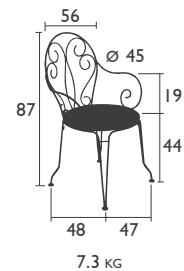

MONTMARTRE

SEATS - dining height

4601 - CHAIR

Steel rod frame

Electro-galvanised perforated solid steel sheet seat

Stacking: x 10 (stacked height: 1600 mm)

Accessories: Basics Ø 39 cm p. 132 & Color Mix p. 137

4602 - ARMCHAIR

Steel rod frame

Electro-galvanised perforated solid steel sheet seat

Stacking: x 7 (stacked height: 1350 mm)

Accessories: Basics Ø 43 cm p. 132

HANGING ARMCHAIR

4603 - HANGING ARMCHAIR

Steel rod frame

Electro-galvanised perforated solid steel sheet seat

Accessories: Basics Ø 43 cm p. 132

BAR

1060 - PORTABLE BAR

Steel rod feet, frame and rings

Electro-galvanised perforated steel sheet table top

MONTMARTRE (continued)

TABLES - dining height

0630 - TABLE Ø 96 CM
 Parasol hole Ø 41 mm
 Steel tube and rod base
 Electro-galvanised perforated steel sheet table top

0631 - TABLE Ø 117 CM
 Parasol hole Ø 41 mm
 Steel tube and rod base
 Electro-galvanised perforated steel sheet table top