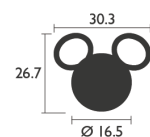

0.6 KG

COLLECTIONS