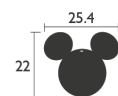

MICKY MOUSE ©

3211 - JUNIOR BISTRO CHAIR

DOMESTIC | PROFESSIONAL | INTENSIVE

Frame steel with electrolytic coating
Seat curved in laser-cut electro-galvanised steel
Backrest laser-cut electro-galvanised steel
Suitable for children aged 3-6 years (complies with European standards)

321167		Poppy	321142		Liquorice
321101		Cotton white	321173		Honey

3 KG

3212 - BISTRO CHAIR

DOMESTIC | PROFESSIONAL | INTENSIVE

Frame steel
Seat curved in laser-cut galvanised steel
Backrest laser-cut electro-galvanised steel

321267		Poppy	321242		Liquorice
321201		Cotton white	321273		Honey

5.8 KG

3213 - TRIVET

Electro-galvanised steel

321367		Poppy	321342		Liquorice
321301		Cotton white	321373		Honey

0.6 KG

3214 - LAMP

Aluminium lugs
Diffuser polyethylene
Lighting intensity : 2 warm whites (100 & 20%) + 1 cool white (100%) + OFF
Technology LED - 2.5 W | Min. Battery life : 7 h - Max. : 25 h
T° colour : 1 warm white (3000 K) and 1 cool white (6000 K)
Rechargeable (4h) - Charger : USB - Cable (supplied) 1.2 m
Luminous flux : 29 lm
IP44 (ingress protection) | IK10 (impact resistance) | CE | FCC |
USB charging on ABS plastic charging base (supplied)
Bypass to prevent battery damage during wired use
Powered by Smart & Green

321447		Anthracite

0.6 KG

COLLECTIONS