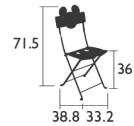

MICKY MOUSE ©

3211 - JUNIOR BISTRO CHAIR

DOMESTIC | PROFESSIONAL | INTENSIVE

Frame steel with electrolytic coating
 Seat curved in laser-cut electro-galvanised steel
 Backrest laser-cut electro-galvanised steel
 Suitable for children aged 3-6 years (complies with European standards)

- | | | | | | |
|--------|--|--------------|--------|--|-----------|
| 321167 | | Poppy | 321142 | | Liquorice |
| 321101 | | Cotton white | 321173 | | Honey |

3 KG

3212 - BISTRO CHAIR

DOMESTIC | PROFESSIONAL | INTENSIVE