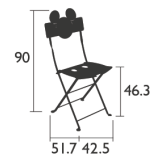

Frame steel
Seat curved in laser-cut galvanised steel
Backrest laser-cut electro-galvanised steel

321267		Poppy	321242		Liquorice
321201		Cotton white	321273		Honey